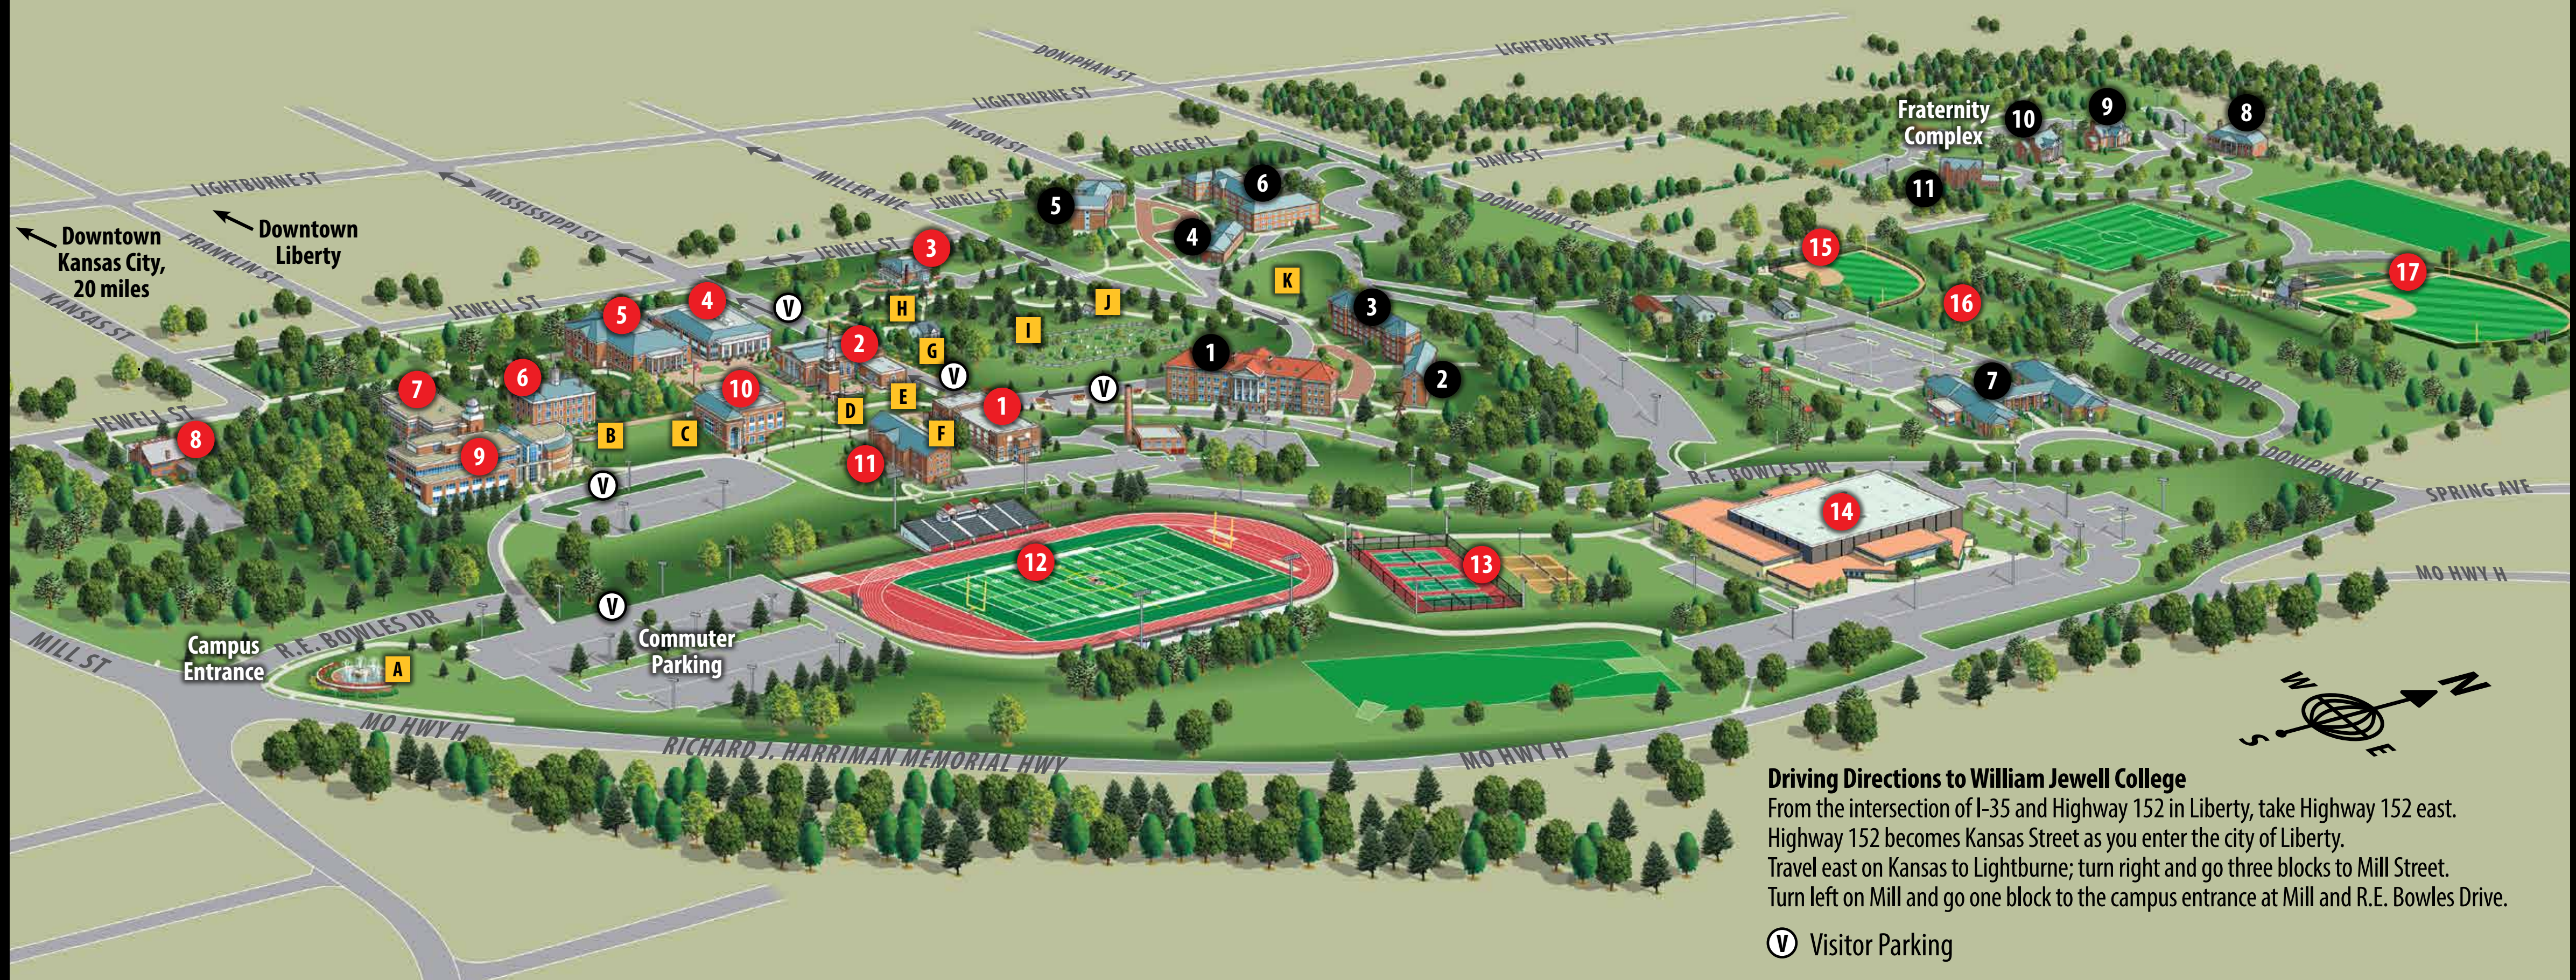

## Driving Directions to William Jewell College

From the intersection of I-35 and Highway 152 in Liberty, take Highway 152 east. Highway 152 becomes Kansas Street as you enter the city of Liberty. Travel east on Kansas to Lightburne; turn right and go three blocks to Mill Street. Turn left on Mill and go one block to the campus entrance at Mill and R.E. Bowles Drive.

 Visitor Parking

500 College Hill • Liberty, MO 64068  
 Main Number: 816-781-7700  
 Office of Admission Direct: 816-415-7511  
[www.jewell.edu](http://www.jewell.edu)

## ACADEMIC • ADMINISTRATIVE • FACILITIES • ATHLETICS

- |   |   |
|---|---|
| <ul style="list-style-type: none"> <li>1 Brown Hall - Office of Admission, Peters Theater, Stocksdale Gallery</li> <li>2 John Gano Memorial Chapel</li> <li>3 John Priest Greene Home</li> <li>4 Yates-Gill College Union</li> <li>5 Charles F. Curry Hall</li> <li>6 Jewell Hall</li> <li>7 Marston Hall</li> <li>8 Pryor Center for Leadership Development</li> <li>9 White Science Center - Pillsbury Observatory</li> </ul> | <ul style="list-style-type: none"> <li>10 Pryor Learning Commons</li> <li>11 Pillsbury Music Center - Forbis Recital Hall</li> <li>12 Greene Stadium</li> <li>13 Tennis/Sand Volleyball Courts</li> <li>14 Mabee Center for Physical Education</li> <li>15 Softball Field</li> <li>16 Disc Golf Course</li> <li>17 Baseball Facilities: Fred Flook Field at Talley Stadium</li> </ul> |
|---|---|

## LANDMARKS

- A Terry Barnes Memorial Fountain
- B Dooley Plaza
- C Water tower seat wall
- D J Bench/Boxer Sculpture
- E Trotter Arts Plaza
- F Phone Booth
- G Grand River Chapel
- H Civil War historical markers
- I Mt. Memorial Cemetery
- J Dale-Patton Schoolhouse
- K Browning Bowl